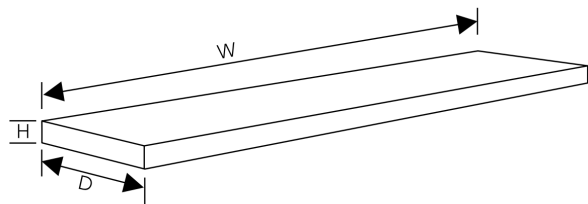

neelnox

LET
THERE
BE **DESIGN.**

Y-117-P

FEATURES

- Premium 304 Grade Stainless Steel
- Equipped with SoundDefy™ noise concealing technology
- Concealed hardware included for a seamless installation
- Double walled stainless steel construction ensures no screws are visible after installation

Model	Y-117-P
Product	Floating Shelf
Size	42"(W) x 6"(D) x 5/8"(H)
Slope	-
Hardware	Included, Concealed

FINISHES	Polished (-P)	Brushed Bronze (-BBRZ)	Light Beige (-LTBGE)
	Brushed (-B)	Antique Brass (-ABRS)	Grey (-GRAY)
	Brushed Gold (-BGLD)	Antique Copper (-ACOP)	Beige (-BEIGE)
	Matte Black (-BLK)	Matte White (-WHT)	Polished Gold (-PGLD)
	Oil Rubbed Bronze (-ORB)	Brushed Black (-BRBLK)	Polished Rose Gold (-PRGD)
	Brushed Brass (-BBRS)	Brushed Rose Gold (-BRGD)	